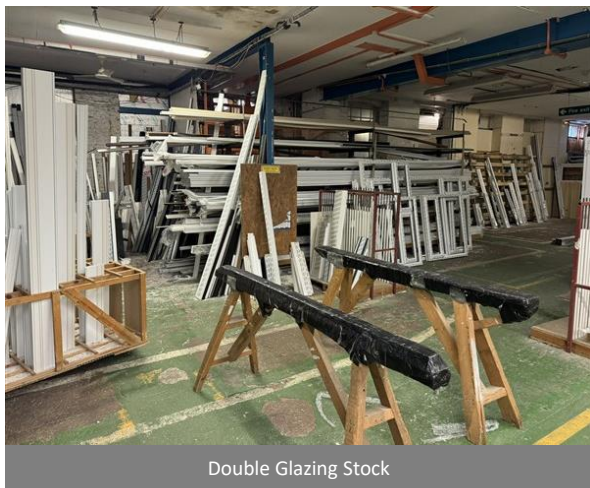

Vehicle: Iveco Daily 35513 Extra High Roof Diesel Panel Van (2013).

Office Furniture: To include including desks, chairs, printers, storage, computers, screens etc.,

Wegoma 4 head in line welder

Elumatic Variable Angle Saw

Elumatic CNC Saw

Atlantic Glass Washer

Double Glazing Stock

Double Glazing Stock

Double Glazing Stock

Double Glazing Stock

Double Glazing Stock

Double Glazing Stock